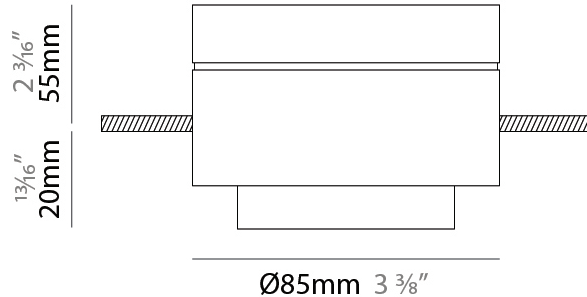

PROJECT
TYPE
SPECIFIER
QUANTITY
DATE

ZOOM RECESSED

A7200013-

base number   Color   Finish
Temperature   Options

1. To build a product code in our configurator select the specify button on the base model # product page
2. To build a manual product code on this datasheet choose from the options listed below in blue font and add the suffix to the base model #

GENERAL

Series: Zoom
Brand: Letroh
Division: Architectural
Mounting Type: Recessed
Mounting Location: Ceiling
Subcategory: Downlight

PHYSICAL

Shape: Rectangle
Diameter (mm): 85
Diameter (in): 3 3/8
Height (mm): 75
Height (in): 2 15/16
Light Distribution: Downlight
Weight (kg): 0.38
Weight (lbs): 0.73
Fixture Finish: WHI / BLK
Fixture Material: Aluminum

ELECTRICAL

Lamp Type: LED (Zhaga Standard)
Input Wattage (W): 14.7
Total Output Wattage (W): 12.7
Dimming: Tri-Mode (Non-Dimming and Phase Dimming (120Vac only) and 0-10V Dimming)
Driver Included: No
Driver Location: Remote
Driver Type: Constant Current - Universal
Driver Class: Class 2
Housing: ENCP3
Input Voltage (V): 120 - 277
Constant Current (MA): 350

LED

Color Temperature (°K): 2700 / 3000
Max. Delivered Lumen (lm): 831 / 878
Nominal Lumen (lm): 1010 / 1068
CRI: >97 CRI
Lamp Life (hrs): 50000

OPTICAL

Optic°: 12 - 46
Adjustability: Tilting and rotating

RATINGS AND CERTIFICATIONS

Certified By: Certified for North American Standards
IP rating: IP20