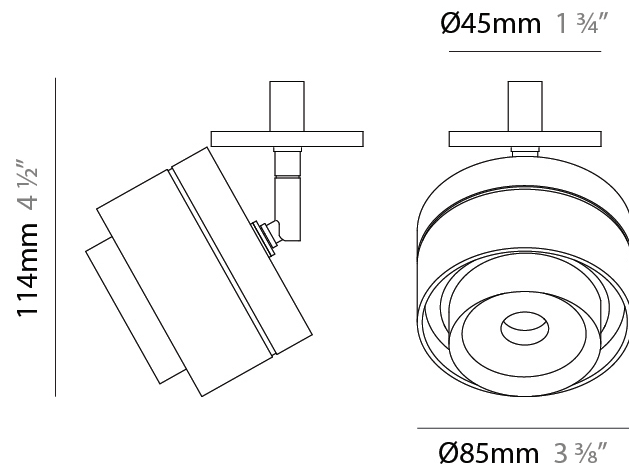

ZOOM SURFACE

A7200014- -

base number   Color   Finish
Temperature   Options

1. To build a product code in our configurator select the specify button on the base model # product page
2. To build a manual product code on this datasheet choose from the options listed below in blue font and add the suffix to the base model #

GENERAL

Series: Zoom
Brand: Letroh
Division: Architectural
Mounting Type: Surface
Mounting Location: Ceiling
Subcategory: Spots

PHYSICAL

Shape: Rectangle
Diameter (mm): 85
Diameter (in): 3 3/8
Height (mm): 114
Height (in): 4 1/2
Light Distribution: Adjustable / Downlight
Weight (kg): 0.38
Weight (lbs): 0.73
Fixture Finish: WHI / BLK
Fixture Material: Aluminum

ELECTRICAL

Lamp Type: LED (Zhaga Standard)
Input Wattage (W): 14.7
Total Output Wattage (W): 12.7
Dimming: Tri-Mode (Non-Dimming and Phase Dimming (120Vac only) and 0-10V Dimming)
Driver Included: No
Driver Location: Remote
Driver Type: Constant Current - Universal
Driver Class: Class 2
Housing: ENCP3
Input Voltage (V): 120 - 277
Constant Current (MA): 350

LED

Color Temperature (°K): 2700 / 3000
Max. Delivered Lumen (lm): 831 / 878
Nominal Lumen (lm): 1010 / 1068
CRI: >97 CRI
Lamp Life (hrs): 50000

OPTICAL

Optic°: 12 - 46
Adjustability: Tilting and rotating

RATINGS AND CERTIFICATIONS

Certified By: Certified for North American Standards
IP rating: IP20