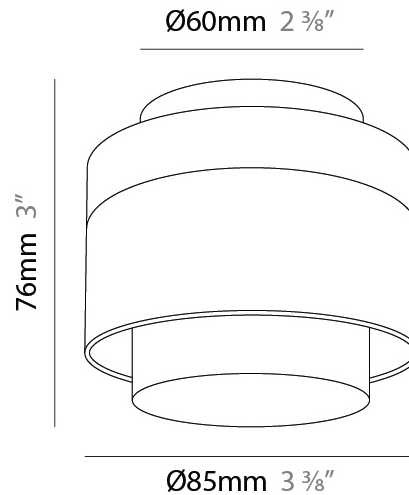

ZOOM SURFACE

A7200016-

base number   Color   Finish
Temperature   Options

1. To build a product code in our configurator select the specify button on the base model # product page
2. To build a manual product code on this datasheet choose from the options listed below in blue font and add the suffix to the base model #

GENERAL

Series: Zoom
Brand: Letroh
Division: Architectural
Mounting Type: Surface
Mounting Location: Ceiling
Subcategory: Downlight

PHYSICAL

Shape: Rectangle
Diameter (mm): 85
Diameter (in): 3 3/8
Height (mm): 76
Height (in): 3
Light Distribution: Adjustable / Downlight
Weight (kg): 0.38
Weight (lbs): 0.73
[Fixture Finish: WHI / BLK](#)
Fixture Material: Aluminum

ELECTRICAL

Lamp Type: LED (Zhaga Standard)
Input Wattage (W): 14.7
Total Output Wattage (W): 12.7
Dimming: Tri-Mode (Non-Dimming and Phase Dimming (120Vac only) and 0-10V Dimming)
Driver Included: No
Driver Location: Remote
Driver Type: Constant Current - Universal
Driver Class: Class 2
Housing: ENCP3
Input Voltage (V): 120 - 277
Constant Current (MA): 350

LED

[Color Temperature (°K): 2700 / 3000](#)
Max. Delivered Lumen (lm): 831 / 878
Nominal Lumen (lm): 1010 / 1068
CRI: >97 CRI
Lamp Life (hrs): 50000

OPTICAL

Optic°: 12 - 46
Adjustability: Tilting and rotating

RATINGS AND CERTIFICATIONS

Certified By: Certified for North American Standards
IP rating: IP20

PROJECT
TYPE
SPECIFIER
QUANTITY
DATE